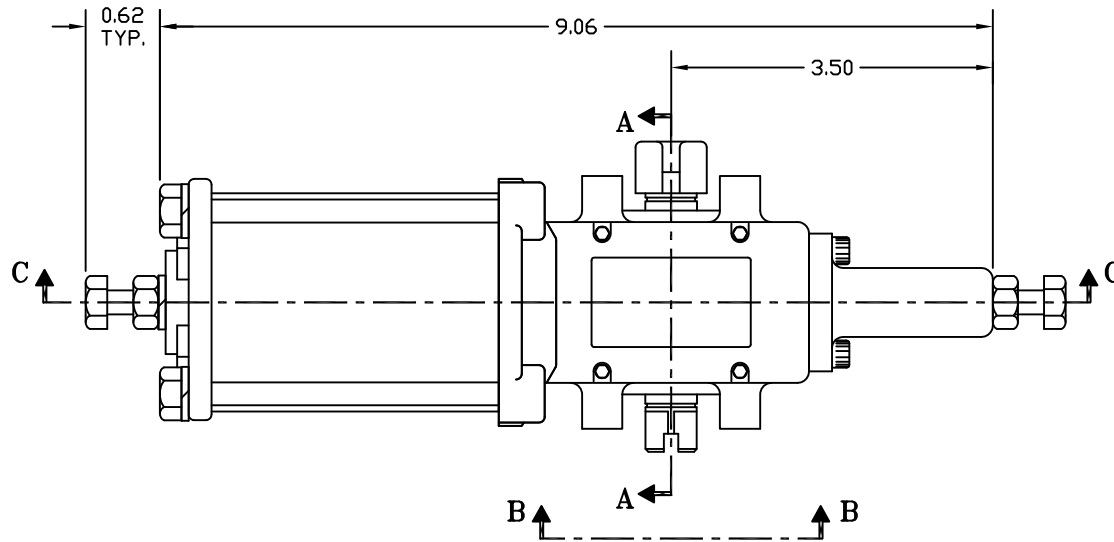

YOKE SHOWN AT MID-STROKE
POINTER OMITTED FOR CLARITY

MOUNTING PATTERN - BOTH SIDES

- NOTE(S):
1. DUE TO SIZE LIMITATIONS, THIS MODEL HAS A MORIN STANDARD ACCESSORY BOLT PATTERN INSTEAD OF A NAMUR PATTERN. AN OPTIONAL NAMUR BRACKET IS AVAILABLE.

MORIN		Morin Actuator 110 Commerce Drive Pelham, Alabama, U.S.A. 35124 (205) 663-0533	
MODEL S-003U-D000 ACTUATOR			
DRAWN BY:	DATE:	CHECKED:	DATE:
AB	8/30/00		
SCALE:	REVISION:	DRAWING NO.:	
FULL SHEET	B	S75S501B	
1 OF 1	DWG. SIZE: C		