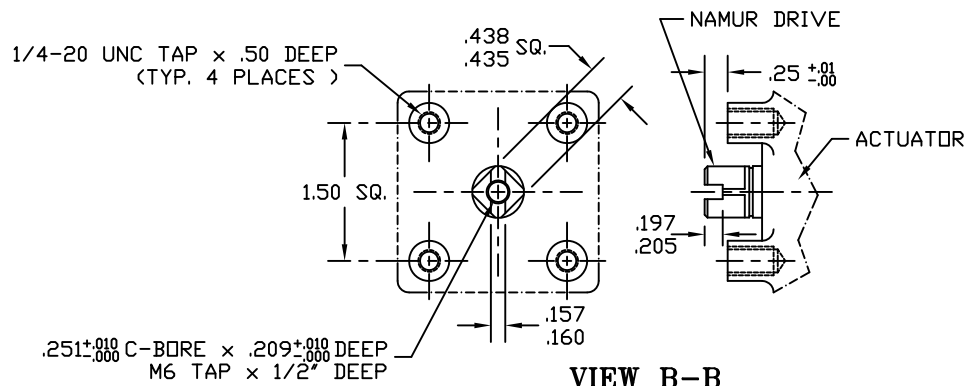

YOKE SHOWN AT MID-STROKE
POINTER OMITTED FOR CLARITY

MOUNTING PATTERN - BOTH SIDES

- NOTE(S):
1. DUE TO SIZE LIMITATIONS, THIS MODEL HAS A MORIN STANDARD ACCESSORY BOLT PATTERN INSTEAD OF A NAMUR PATTERN. AN OPTIONAL NAMUR BRACKET IS AVAILABLE.

MORIN		Morin Actuator 110 Commerce Drive Pelham, Alabama, U.S.A. 35124 (205) 663-0533	
MODEL S-003U-D000 ACTUATOR			
DRAWN BY:	DATE:	CHECKED:	DATE:
AB	8/30/00		
SCALE:	REVISION:	DRAWING NO.:	
FULL SHEET	B	S75S501B	
1 OF 1	DWG. SIZE: C		