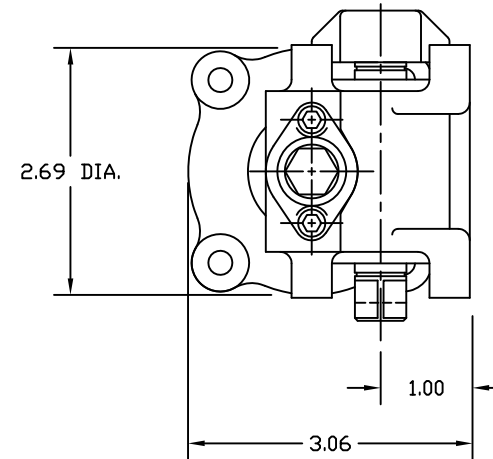

YOKE SHOWN AT MID-STROKE
POINTER OMITTED FOR CLARITY

MOUNTING PATTERN - BOTH SIDES

- NOTE(S):
1. DUE TO SIZE LIMITATIONS, THIS MODEL HAS A MORIN STANDARD ACCESSORY BOLT PATTERN INSTEAD OF A NAMUR PATTERN. AN OPTIONAL NAMUR BRACKET IS AVAILABLE.

MORIN		Morin Actuator 110 Commerce Drive Pelham, Alabama, U.S.A. 35124 (205) 663-0533	
MODEL S-003U-D000 ACTUATOR			
DRAWN BY:	DATE:	CHECKED:	DATE:
AB	8/30/00		
SCALE:	REVISION:	DRAWING NO.:	
FULL SHEET	B	S75S501B	
1 OF 1	DWG. SIZE: C		